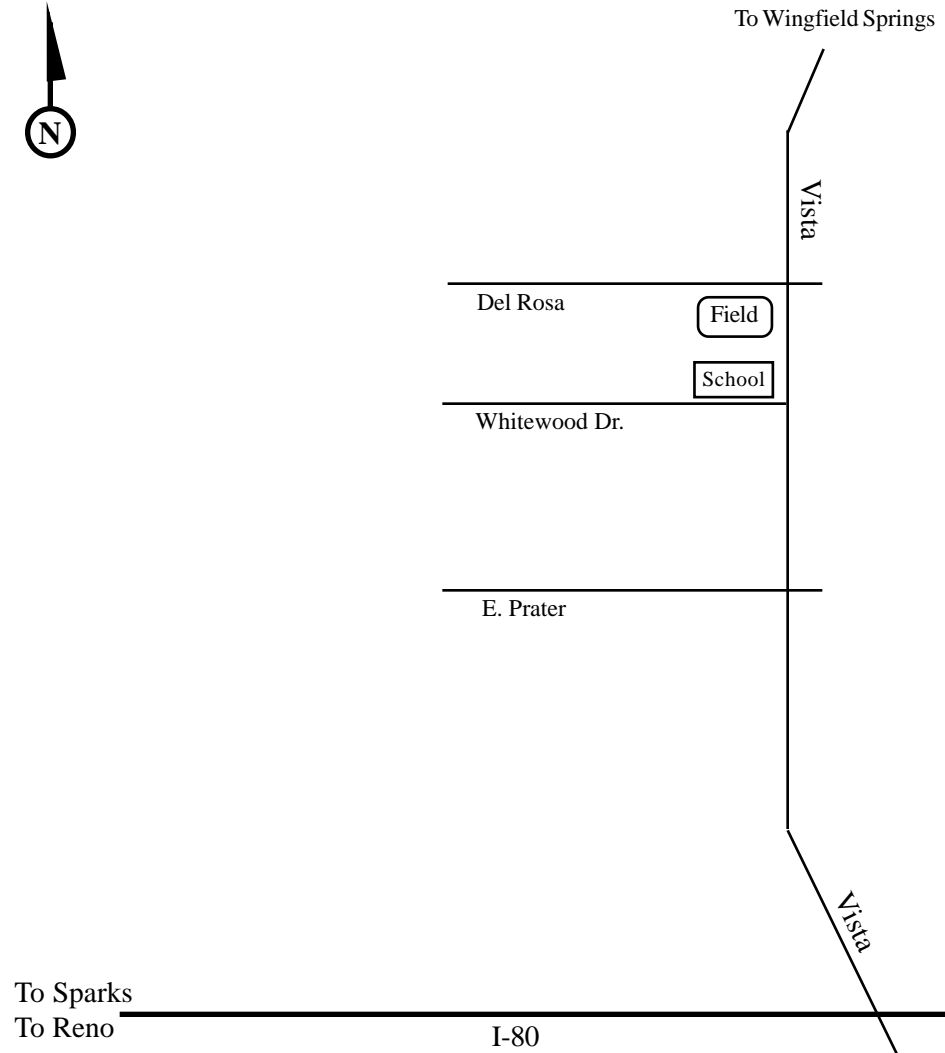

GBYSL

Travel Directions:

General Location - Sparks, Nevada

Mendive field lies directly behind Mendive Middle School along the East boundary of Sparks, NV. Parking is available on Del Rosa next to field.

Driving Instructions -

1. Travelling East on I-80, take Vista exit.
2. North on Vista to Del Rio.
3. West on Del Rio and Park beside field..

Mendive field

Great Basin Youth Soccer League

Box 5176, Reno, NV 89513 Telephone 702.322.2022