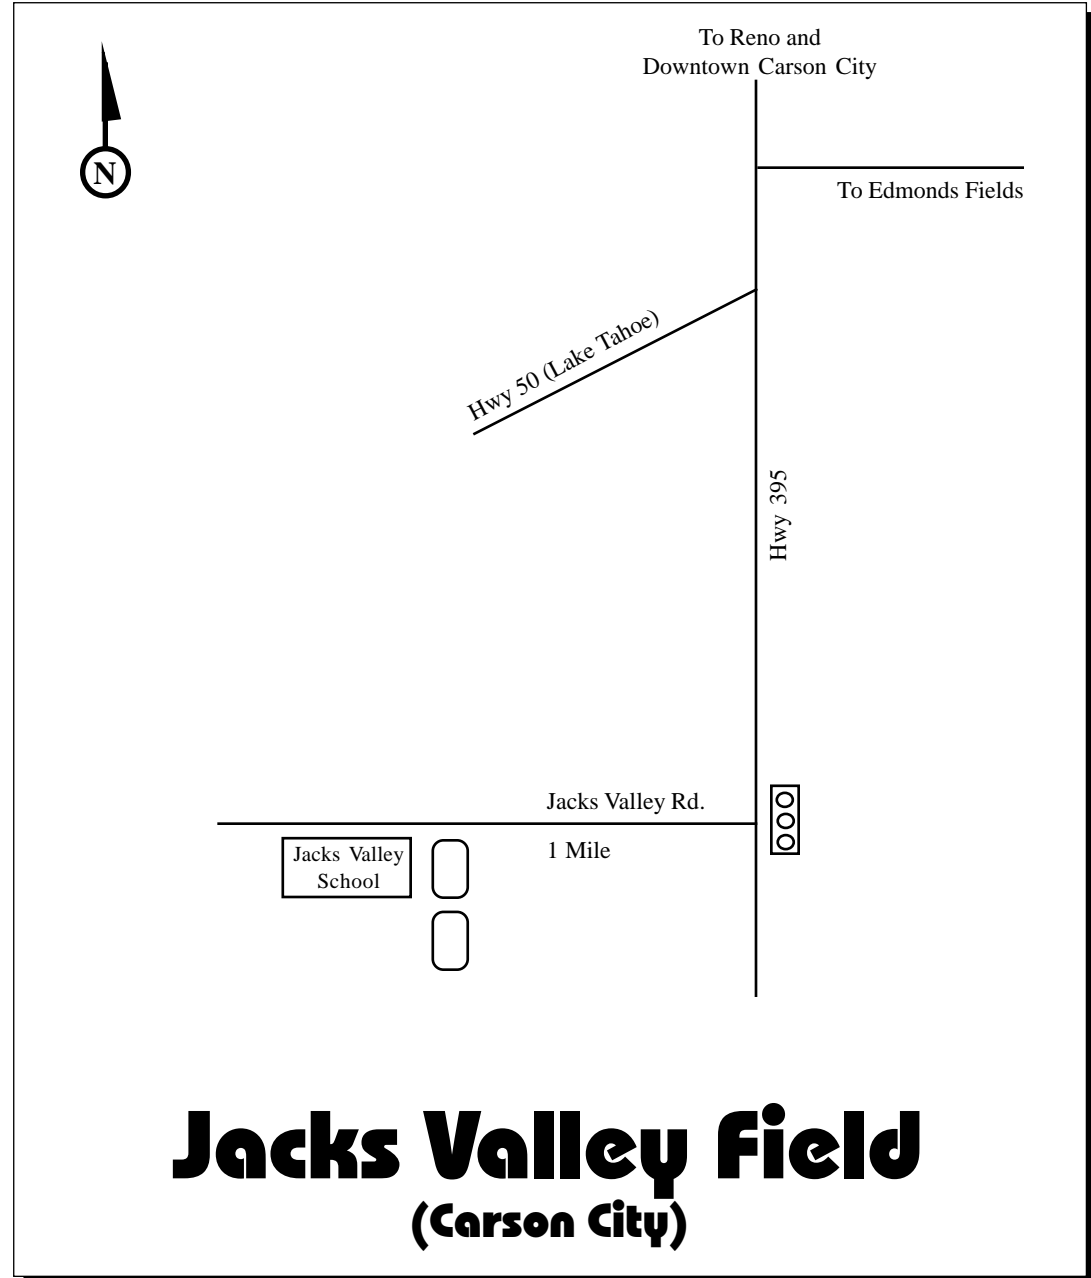

## Travel Directions:

### *General Location - Carson City, Nevada*

Jack's Valley Fields lie within the Jack's Valley School Grounds approximately 2.5 miles southwest of Carson City's south border, nestled beside the rugged mountains surrounding Tahoe Lake.

### *Driving Instructions -*

1. Travelling South on Highway 395, travel through Carson City and continue past the Hwy 50 intersection.
2. Exactly 1.3 miles South of the 395 / 50 intersection turn West onto Jack's Valley Road (at stoplight).
3. Travel Westerly 1 mile to Jacks Valley School.