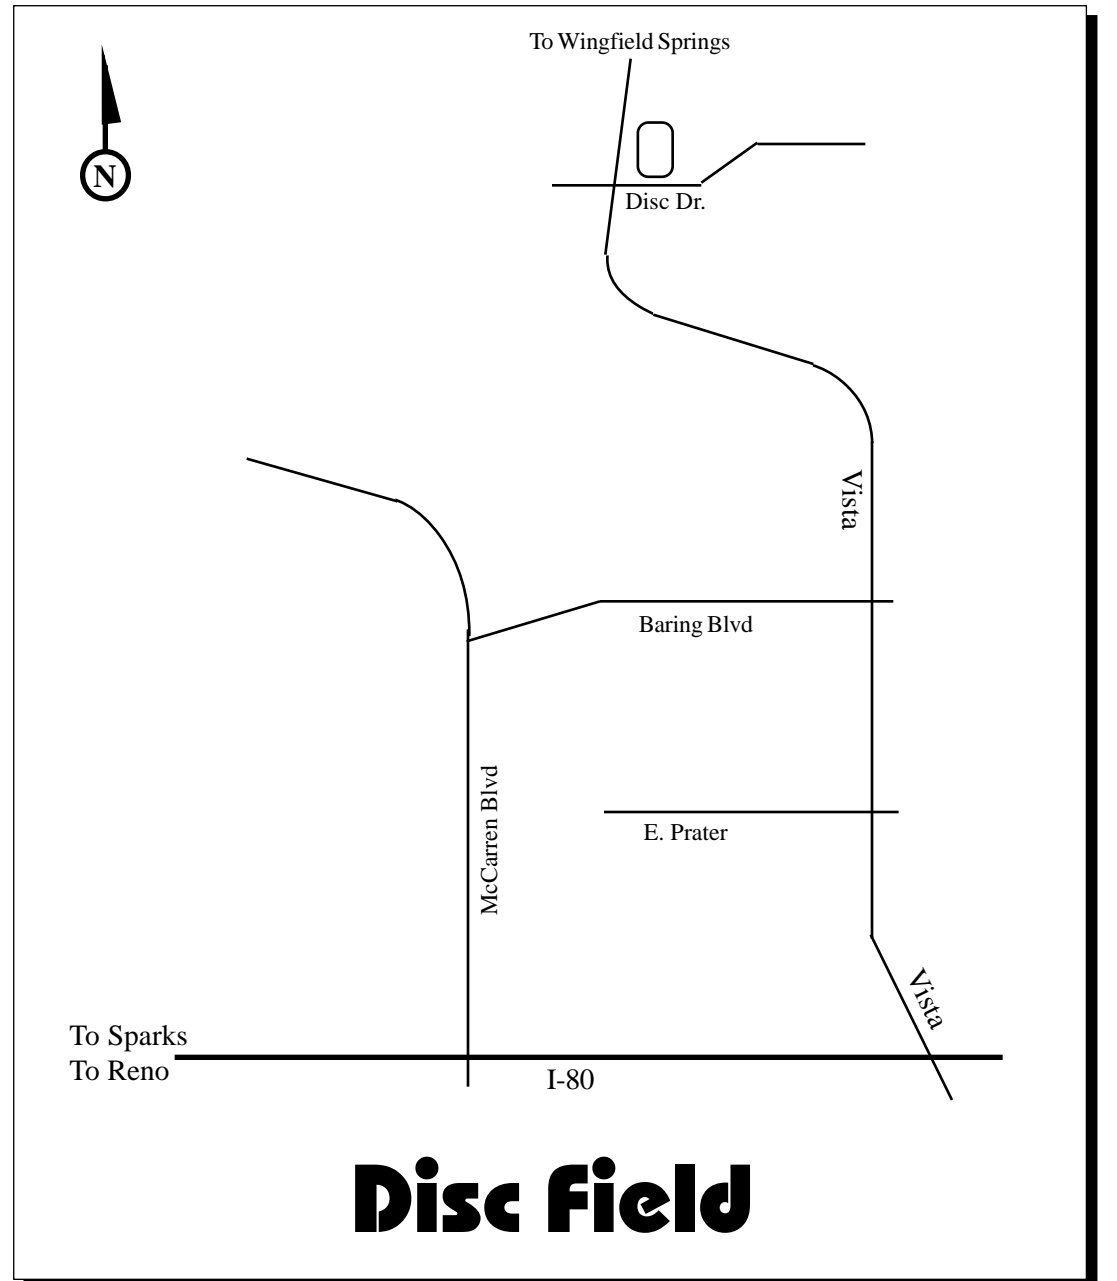

GBYSL

Travel Directions:

General Location - Sparks, Nevada

Disc field is located in the far Northeast corner of Sparks, Nevada in subdivisions near the Los Altos Parkway.

Driving Instructions -

1. Travelling East on I-80, take Vista exit.
2. North on Vista to Disc Dr.
3. Field is at intersection of Disc & Vista.

Alternate Route #1 -

1. From McCarren Avenue turn East on Baring Blvd.
2. Turn North on Vista Blvd.
3. Proceed North to Disc Drive.
4. Field is at intersection of Disc & Vista.

Great Basin Youth Soccer League

Box 5176, Reno, NV 89513 Telephone 702.322.2022

Disc Field